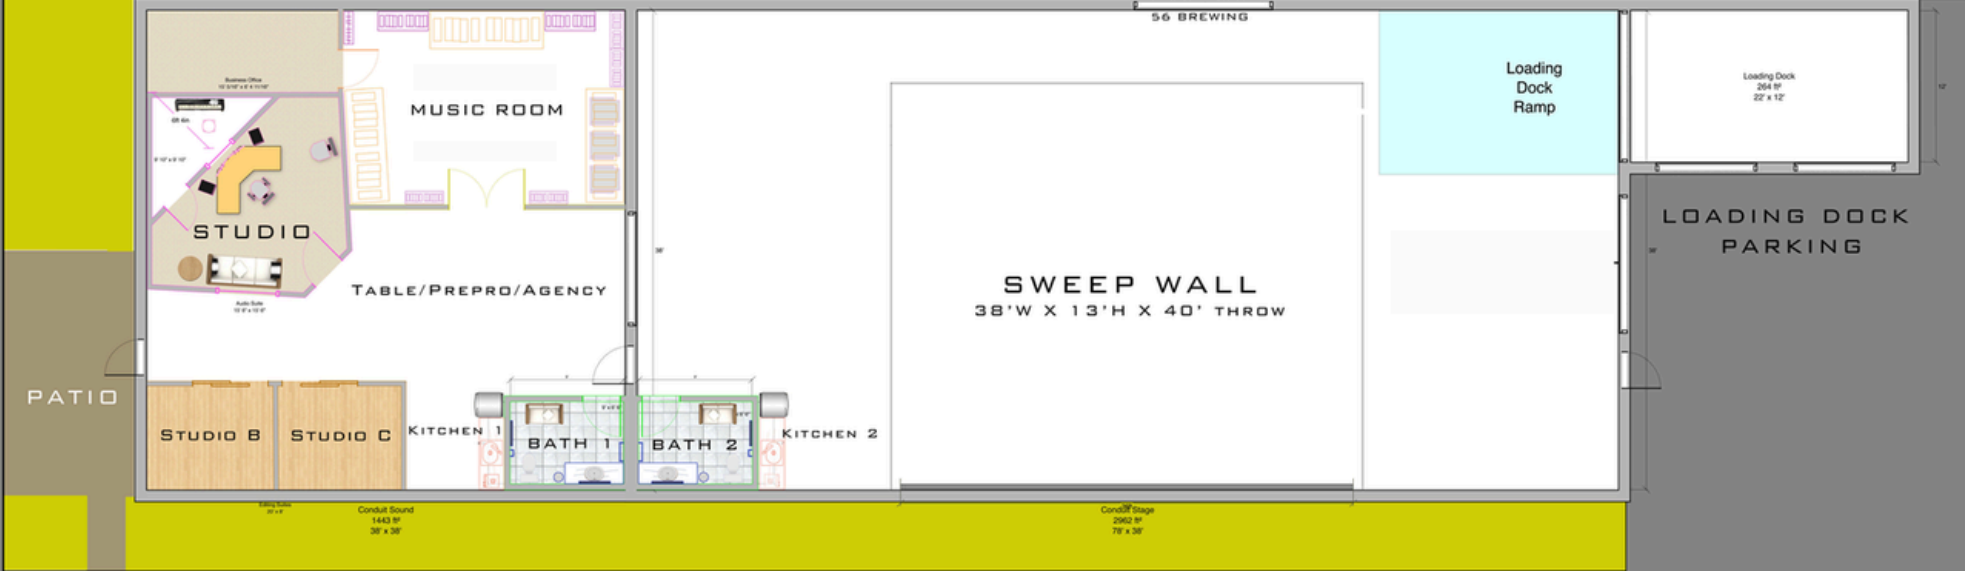

PARKING

CONDUIT SOUND+STAGE
3055 COLUMBIA AVE NE
MINNEAPOLIS, MN 55418

PARKING